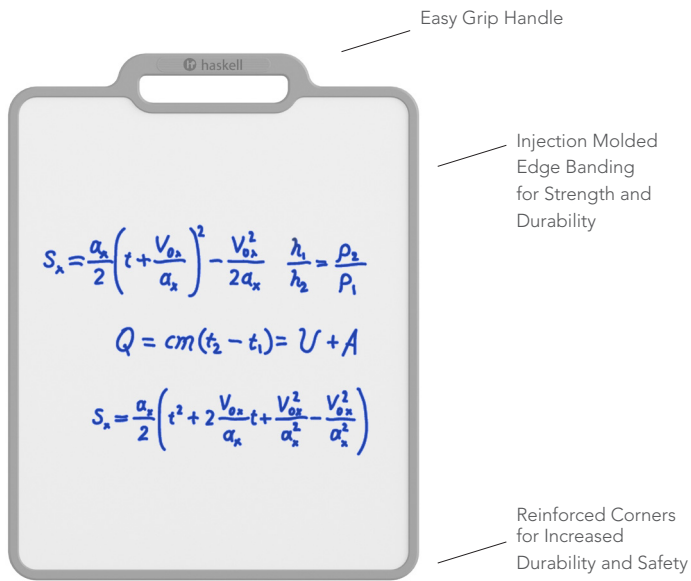

MB2318

PERSONAL MARKER BOARDS

Learning, thinking and doing in NextGen learning spaces require a combination of digital and analog tools. The Echo Personal Marker Board is perfect for powerful collaboration, presentation and display supporting students cognitive abilities. Sized for personal use they are still large enough for team sharing and make group work more natural.

Learn. Think. Do.™

Furniture solutions for flexible and agile learning environments that encourage individual choice, increased movement and dynamic student engagement.

KEY FEATURES FOR EVERY DAY USE

- Dry erase surface that is also magnetic
- Double-sided
- Durable Enamel finish over Steel
- Non-ghosting writing surface
- Multiple display options
- Provides privacy during testing or focused work

INTEGRATES WITH
ECHO EASEL FOR EASY
DISPLAY AND STORAGE

EASEL
ECEASEL
(Marker Boards sold separately)

STEEL MARKER BOARD HOOK

DOCK FOR MARKER BOARDS

ALSO AVAILABLE

WALL MOUNT RAIL FOR 3
MARKER BOARDS
WALLMB-60
(Marker Boards sold separately)