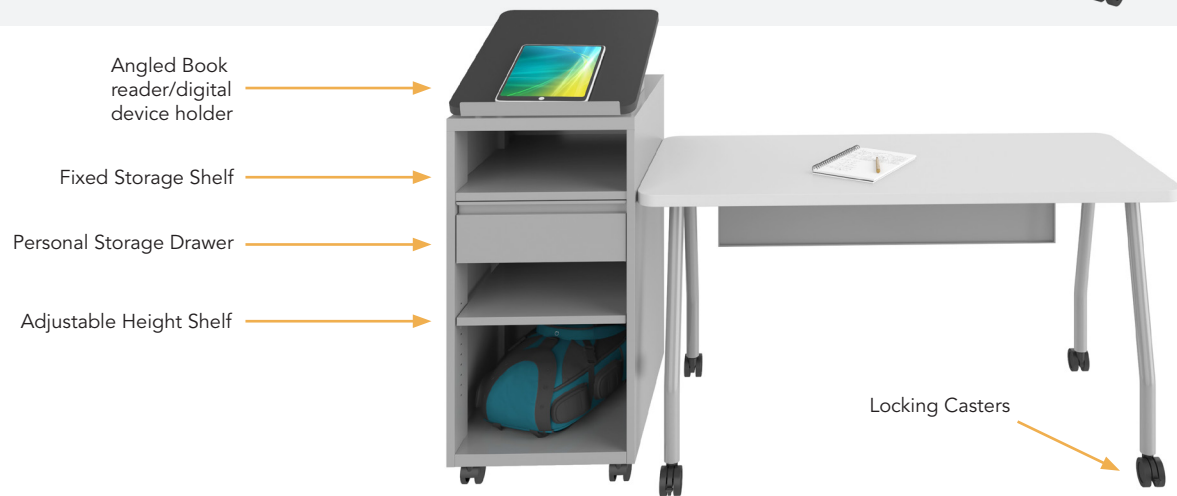

ECHO

PEDES2454C-M

PODIUM EDUCATORS DESK

The Podium Educators Desk marries Haskell's all metal Smart Series mobile podium with the sleek design of our Echo Table collection. The simple magnetic connection system allows each component to operate together or independently, meeting the unique demands of any learning environment.

Learn. Think. Do.™

Furniture solutions for flexible and agile learning environments that encourage individual choice, increased movement and dynamic student engagement.

SMART DESIGN FOR FLEXIBILITY

A modesty panel, locking casters and all metal storage podium are combined with the ability to configure the desk either right or left handed.

PEDES2454C-M

PEDES2454C-M

SIMPLE VERSATILITY

The Podium Educators Desk comes standard with two sets of powerful magnets on either end of the table allowing the user to change the orientation from right to left handed in a matter of seconds.

OVERALL DIMENSIONS

- 24" x 54" and 24" x 60" Echo Table
- 24"D x 17"W Podium

WARRANTY

- Haskell Education Limited Lifetime Warranty
* see full warranty for terms and conditions

SCAN TO
LEARN MORE

haskelledge.com/echo/