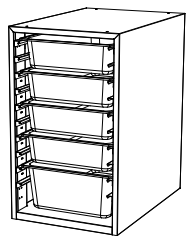

Customize the Cargo Cart  
with 8 Different Module  
Storage Options

See the Modules Spec Sheet for Details

## CARGO CART SPECIFICATIONS

Successful Makerspaces and STEM Labs require access to a broad range of materials and resources to foster learning through inquiry. The Explorer Cargo Cart by Haskell is the perfect support solution to our Rover Table and our Maker Table allowing easy access to all the many different maker manipulatives needed. Its ease of mobility allows for easy access to any area of the classroom where maker activities happen or it can follow its companion the Rover Table from room to room.

## OVERALL DIMENSIONS

77.5x22x35.5