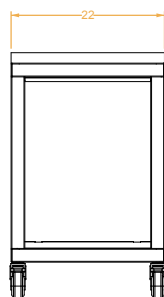

SIDE VIEW

SCAN TO
LEARN MORE

haskelleducation.com/cargo-cart/

©2023 Haskell Education. All Rights Reserved. Haskell Office®, Rover®, Explorer Series®, Learn Think Do®, Voyager®, and Tesla Table®, Assemble, Ethos, Captiva, Disco, Echo, Fuzion, Smart, Market, Marathon, and 360 are trademarks of Haskell Office, LLC.