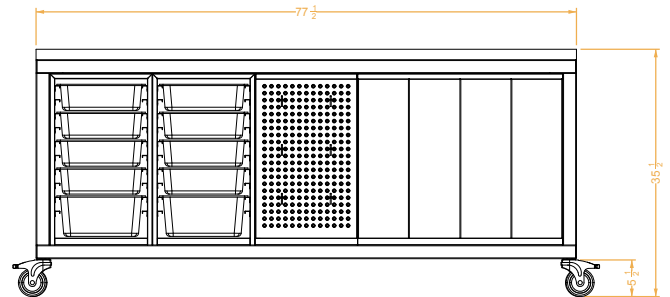

FRONT VIEW - FULL TOP