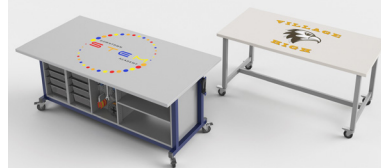

EXPLORER SERIES Finish Card

FRAME PAINT COLOR

Green Apple **GA**

Navy **EN**

Platinum **P2**

STORAGE MODULE PAINT COLOR

Platinum **P2**

THINK NOOK, TALL AND CUBBY STORAGE, PACK CART PAINT

Platinum **P2**

TOP

Butcher Block

Custom Table Surface Inlays AVAILABLE NOW

Not available for The Rover™ Table

For fabric option refer to COM specification sheet.

1. If you require samples, please contact Haskell Education customer support at 800-344-8888 or sales@haskelleducation.com. Samples can be ordered at <https://www.haskelleducation.com/samples/>
2. Please note: If you select a finish that is not listed above, there may be a custom finish upcharge and additional lead time may apply.
3. The paint color, Platinum, comes in a textured finish.*