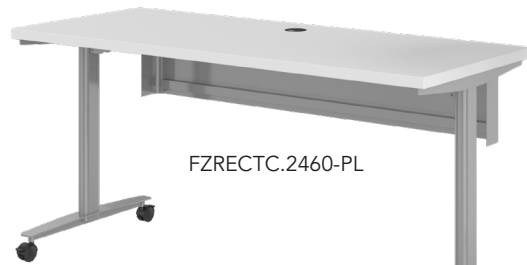

FUZION

FZTBFPED-PL

FZRECTC.2460-PL

FZDP24-PL

RECTANGULAR TEACHERS DESK WITH D-SHAPED PODIUM

Haskell Education's Rectangular teachers desk with companion height adjustable D-Shaped podium and Fuzion pedestal is the right choice for today's active learning classroom. The unique shape combined with the movable, height adjustable podium provides the ultimate flexibility and comfort for today's active educators.

The D-Shaped podiums dynamic height range of 28 1/4" to 42" engaged grade levels from elementary to secondary education. Our 20 year warranty on the height adjustable column insures years of uninterrupted use in the classroom.

FZKIDC.3360-PL

FZRECTC.2460-PL

FZDP24-PL

SOLUTIONS FOR THE ACTIVE LEARNING CLASSROOM

Our sit to stand, lecterns and teacher solutions for the front of the classroom offer sleek and agile designs that complement our education series. The Rectangular series comes with casters to allow for easy movement from classroom to extended learning spaces.

24" x 48"
FZRECTC.2448-PL

24" x 60"
FZRECTC.2460-PL

30" x 48"
FZRECTC.3048-PL

30" x 60"
FZRECTC.3060-PL

DESIGNS THAT WORKS

While many height adjustable podiums bounce and are springy, our Hydraulic SureLock Construction prevents bounce and slippage of the height adjustment. And our integrated construction at the surface mount provides greater strength and stability.