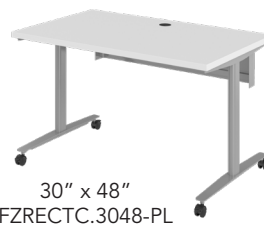

The D-Shaped podiums dynamic height range of 28 1/4" to 42" engaged grade levels from elementary to secondary education. Our 20 year warranty on the height adjustable column insures years of uninterrupted use in the classroom.

FZKIDC.3360-PL

FZRECTC.2460-PL

FZDP24-PL

SOLUTIONS FOR THE ACTIVE LEARNING CLASSROOM

Our sit to stand, lecterns and teacher solutions for the front of the classroom offer sleek and agile designs that complement our education series. The Rectangular series comes with casters to allow for easy movement from classroom to extended learning spaces.

24" x 48"
FZRECTC.2448-PL

24" x 60"
FZRECTC.2460-PL

30" x 48"
FZRECTC.3048-PL

30" x 60"
FZRECTC.3060-PL

DESIGNS THAT WORKS

While many height adjustable podiums bounce and are springy, our Hydraulic SureLock Construction prevents bounce and slippage of the height adjustment. And our integrated construction at the surface mount provides greater strength and stability.

OVERALL DIMENSIONS

- Podium Dynamic Height Range: 28 1/4" to 42"
- Podium Surface: 27" x 30"
- Rectangular Tables: 29.5" High
- Mobile Pedestal: 20.78" x 14.75" x 22.9" High

WARRANTY

- Haskell Education Limited Lifetime Warranty
- * see full warranty for terms and conditions