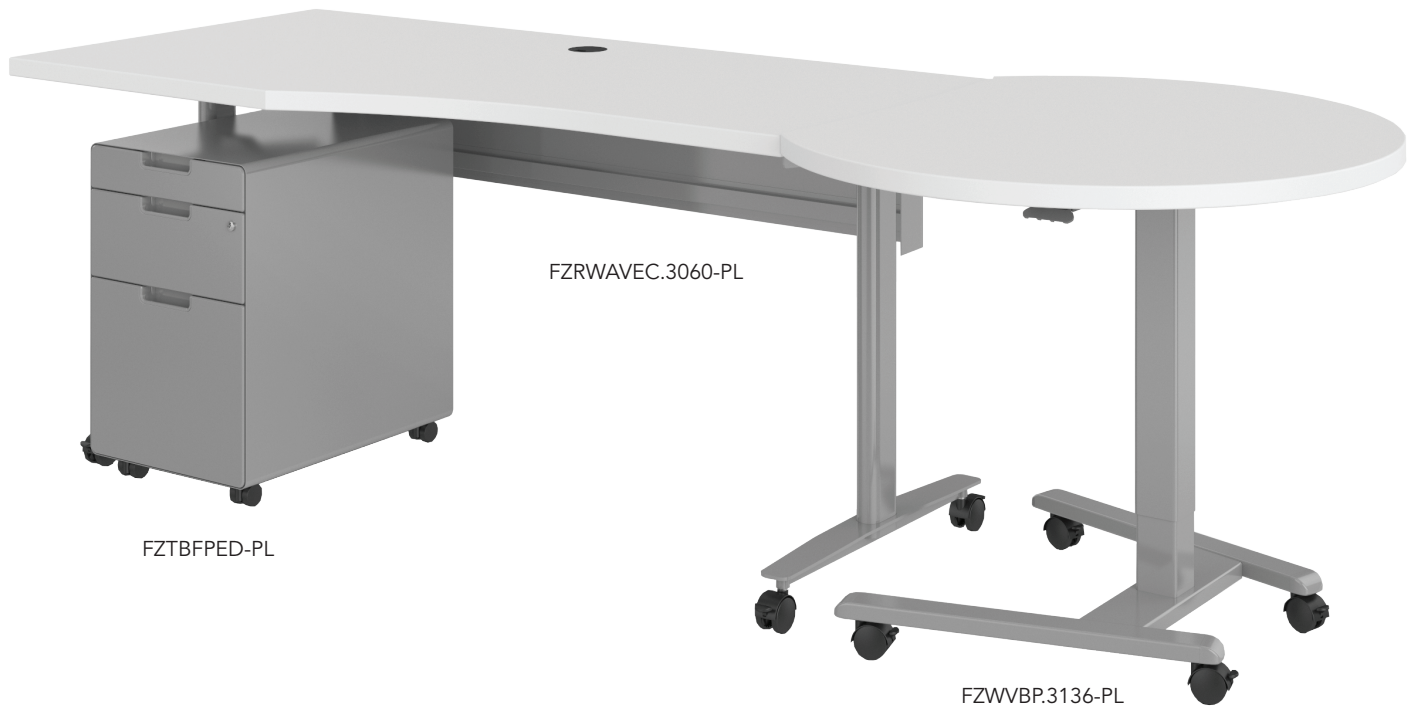

FUZION

WAVE TEACHERS DESK WITH CURVED PODIUM

Haskell Education's Wave teachers desk with companion height adjustable Curved podium and Fuzion pedestal is the right choice for today's active learning classroom. The unique shape combined with the movable, height adjustable podium provides the ultimate flexibility and comfort for today's active educators.

The curved podiums dynamic height range of 28 1/4" to 42" engaged grade levels from elementary to secondary education. Our 20 year warranty on the height adjustable column insures years of uninterrupted use in the classroom.

DESIGNS THAT WORKS

While many height adjustable podiums bounce and are springy, our Hydraulic SureLock Construction prevents bounce and slippage of the height adjustment. And our integrated construction at the surface mount provides greater strength and stability.

OVERALL DIMENSIONS

- Podium Dynamic Height Range: 28 1/4" to 42"
- Podium Surface: 31" x 36"
- Wave Table: 30" x 60" x 29.5" High
- Mobile Pedestal: 20.78"x 14.75" x 22.9"High

WARRANTY

- Haskell Education Limited Lifetime Warranty
- * see full warranty for terms and conditions