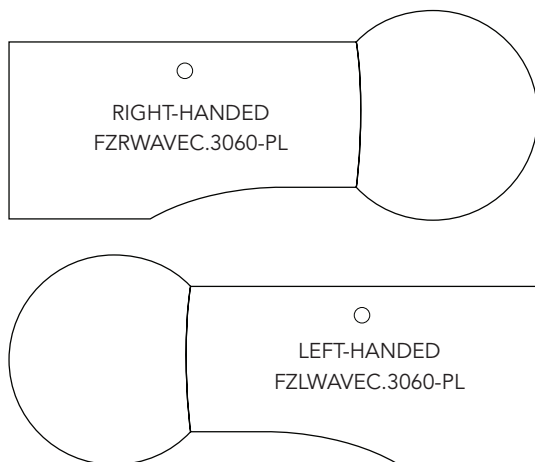

FUZION

WAVE TEACHERS DESK WITH CURVED PODIUM

Haskell Education's Wave teachers desk with companion height adjustable Curved podium and Fuzion pedestal is the right choice for today's active learning classroom. The unique shape combined with the movable, height adjustable podium provides the ultimate flexibility and comfort for today's active educators.

The curved podiums dynamic height range of 28 1/4" to 42" engaged grade levels from elementary to secondary education. Our 20 year warranty on the height adjustable column insures years of uninterrupted use in the classroom.

OVERALL DIMENSIONS

- Podium Dynamic Height Range: 28 1/4" to 42"
- Podium Surface: 31" x 36"
- Wave Table: 30" x 60" x 29.5" High
- Mobile Pedestal: 20.78"x 14.75" x 22.9"High

WARRANTY

- Haskell Education Limited Lifetime Warranty
- * see full warranty for terms and conditions