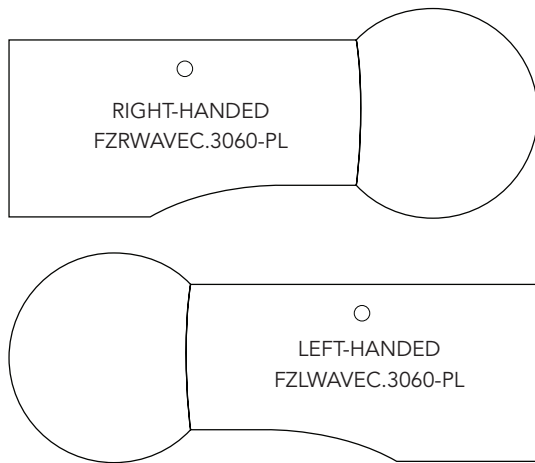

FUZION

WAVE TEACHERS DESK WITH CURVED PODIUM

Haskell Education's Wave teachers desk with companion height adjustable Curved podium and Fuzion pedestal is the right choice for today's active learning classroom. The unique shape combined with the movable, height adjustable podium provides the ultimate flexibility and comfort for today's active educators.

The curved podiums dynamic height range of 28 1/4" to 42" engaged grade levels from elementary to secondary education. Our 20 year warranty on the height adjustable column insures years of uninterrupted use in the classroom.

OVERALL DIMENSIONS

- Podium Dynamic Height Range: 28 1/4" to 42"
- Podium Surface: 31" x 36"
- Wave Table: 30" x 60" x 29.5" High
- Mobile Pedestal: 20.78"x 14.75" x 22.9"High

WARRANTY

- Haskell Education Limited Lifetime Warranty
- * see full warranty for terms and conditions